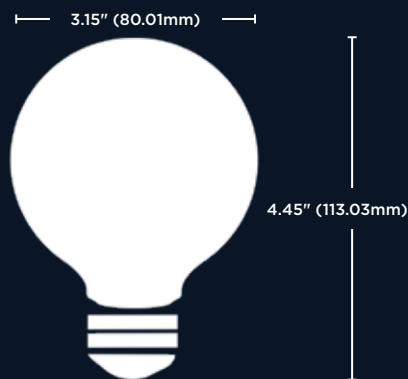

ITEM	TYPE	DIMENSIONS		WATT	LUMEN	CRI	BASE	VOLT	HR	PACK	MASTER
		MOD (mm)	MOL (mm)								
S11251	G25	3.15" (80.01)	4.45" (113.03)	4.5W	450	80	E26	120	15K	1-BOX	24

MOD = Diameter | MOL = Length