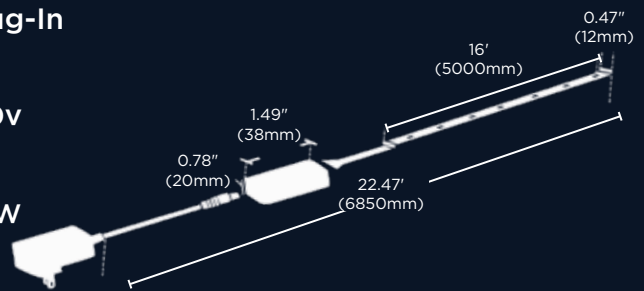

RGB Color

Tunable White, 80 CRI
3000-6500K

Wet location, IP65

Dimmable, with app

Plug-In

120V

28W