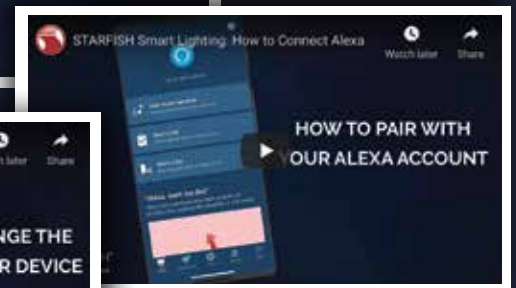

"How-To" Videos

STARFISH™ offers screen recordings to guide users through common setup and features.

DOWNLOAD THE APP

Get started, scan the QR code to download the STARFISH™ app.

ICON KEY

RGB Color

Tunable White

Dimmable, with app

Wet Location

Damp Location

Dry Location

Base Type

Hours

Lumens

Plug-In Connection

Voltage

Direct-Wire Connection

Watts