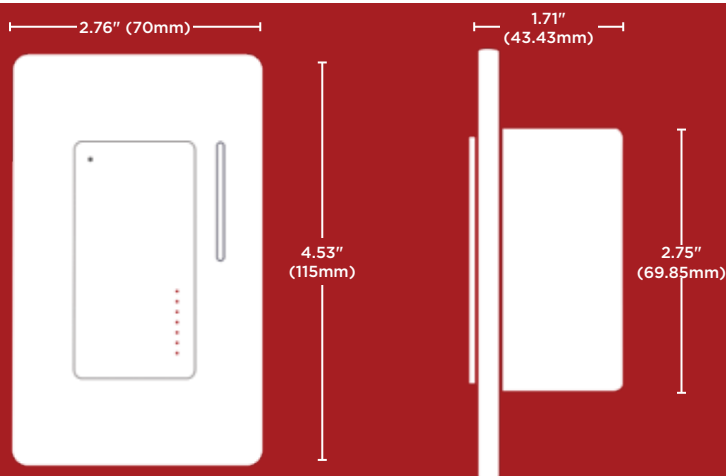

Direct Wire, Neutral Wire required

ITEM	TYPE	DIMENSIONS			RATINGS					PACK	MASTER
		HEIGHT(mm)	WIDTH(mm)	DEPTH (mm)	AMPS	MOTOR	INC.	LED	VOLTAGE		
S11267	ON-OFF	4.53"(115)	2.76"(70)	1.71"(43.43)	6A	3.6A	720W	720W	120V	1-BOX	12
S11268	Dimmer	4.53"(115)	2.76"(70)	1.71"(43.43)	N/A	N/A	450W	150W	120V	1-BOX	12