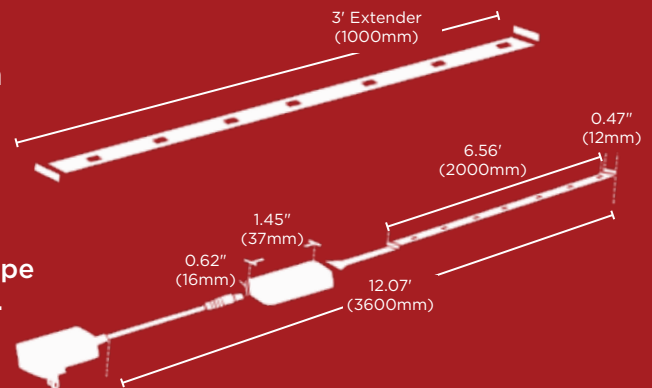

ITEM	TYPE	DIMENSIONS	WATT	CRI	VOLT	HR	PACK	MASTER
		LENGTH (mm)						
S11263	Indoor Tape	6' (2000)	20W	80	120	25K	1-BOX	4
S11264	Indoor Tape Ext.	3' (1000)	8W	80	120	25K	1-BOX	48

WI-FI OUTDOOR LED RGB AND TUNABLE WHITE TAPE LIGHT