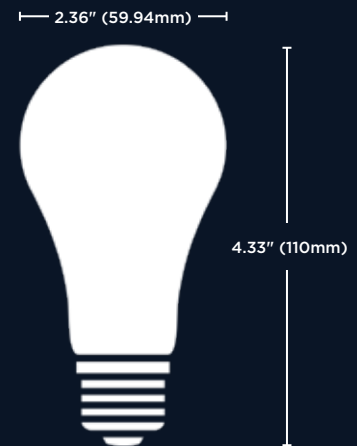

ITEM	TYPE	DIMENSIONS		WATT	LUMEN	CRI	BASE	VOLT	HR	PACK	MASTER
		MOD (mm)	MOL (mm)								
S11250	A19	2.36" (59.94)	4.33" (110)	5W	450	80	E26	120	15K	1-BOX	24
S11274*	A19	2.36" (59.94)	4.33" (110)	7.5W	800	90	E26	120	15K	1-BOX	24

MOD = Diameter | MOL = Length* T20 Compliant