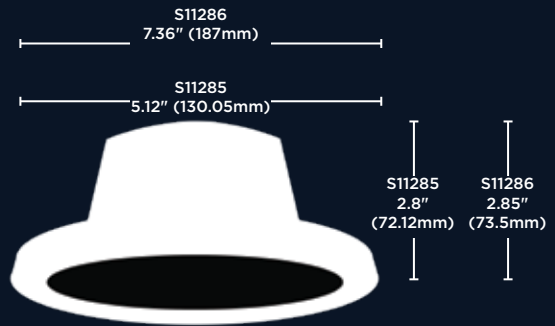

ITEM	TYPE	DIMENSIONS		WATT	LUMEN	CRI	BASE	VOLT	HR	PACK	MASTER
		DIAMETER (mm)	HEIGHT (mm)								
S11285	Retrofit	5.12" (130.05)	2.8" (71.12)	8.7W	700	90	E26 Adapter	120	25K	1-BOX	12
S11286	Retrofit	7.36" (187)	2.85" (72.4)	10W	800	90	E26 Adapter	120	25K	1-BOX	12