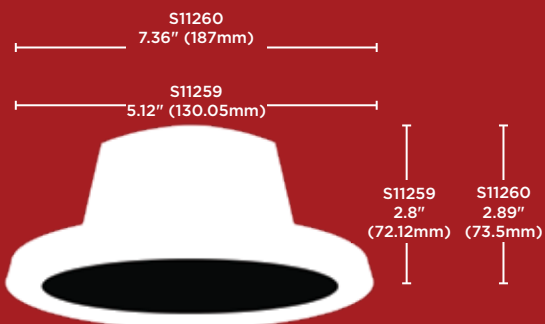

10W 5-6 IN. LED Tunable White Recessed Retrofit Downlight

S11260 1 PER BOX

- Tunable White, 90 CRI 2700-5000K
- Wet location
- Dimmable, with app
- Connector or Adapter
- BASE E26, Adapter
- HRS 25K
- W 8.7W/Replaces 45W 10W/Replaces 65W
- V 120v