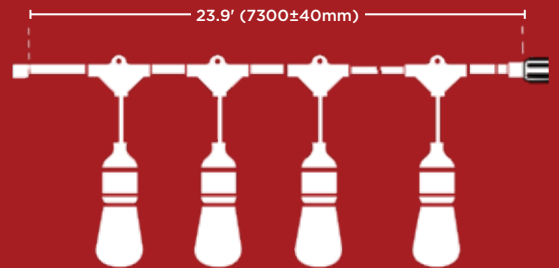

RGB & Warm White

Wet location

Dimmable, with app

Plug-in

15K

120v

10W

ITEM	TYPE	DIMENSIONS			WATT	CRI	VOLT	HR	PACK	MASTER
		LENGTH (mm)	WIDTH (mm)	HEIGHT (mm)						
S11288	String Lights	24' (7315.2)	1.77" (45)	7.48" (190)	10W	80	120	15K	1 Set-BOX	4
S11289	Replacement Bulb	--	1.77" (45)	3.46" (87.9)	1W	80	12	15K	2-CARD	12