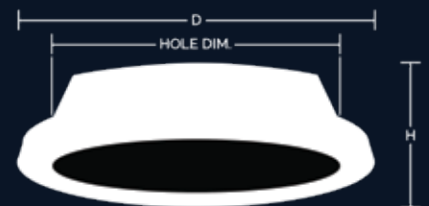

Wet location

120v

Dimmable, with app

650L - (4")
850L - (6")

Direct Wire

S11279
D: 5.31" (134.8) | H: 1.51" (38.1)
HOLE: Ø 4 3/16" (110 ± 3)

S11280
D: 7.2" (182.8) | H: 1.51" (38.1)
HOLE: Ø 6 3/16" (160 ± 3)