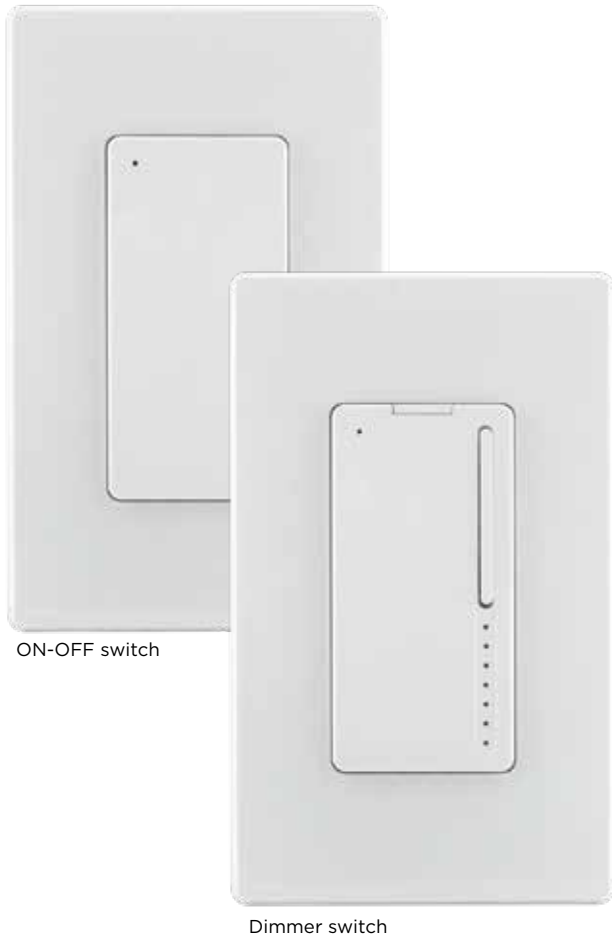

Accessories

80-2812 | 6 Ft. Extension for S11288, 10W

STARFISH™ SMART SWITCHES, OUTLETS & DIMMERS

Make your entire home smarter with STARFISH™ electrical products!

STARFISH™ switches, dimmers and outlets allow for the integration of existing lighting, small electronics and appliances into your smart home environment.

Enable dimming or ON-OFF control by replacing wall switches with STARFISH™ smart switches and plug-in outlets.

Scalable smart solutions that fit your lifestyle.

STARFISH™ WI-FI SMART SWITCHES

Enable smart ON-OFF or dimming control throughout a circuit utilizing STARFISH™ Wall and Dimmer Switches.