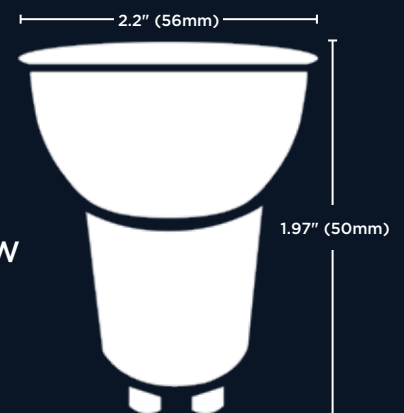

ITEM	TYPE	DIMENSIONS		WATT	LUMEN	CRI	BASE	VOLT	HR	PACK	MASTER
		MOD (mm)	MOL (mm)								
S11271	MR16	2.2" (56)	1.97" (50)	5.5W	400	80	GU10	120	25K	1-BOX	48
S11278*	MR16	2.2" (56)	1.97" (50)	5.5W	385	90	GU10	120	25K	1-BOX	48

MOD = Diameter | MOL = Length* T20 Compliant